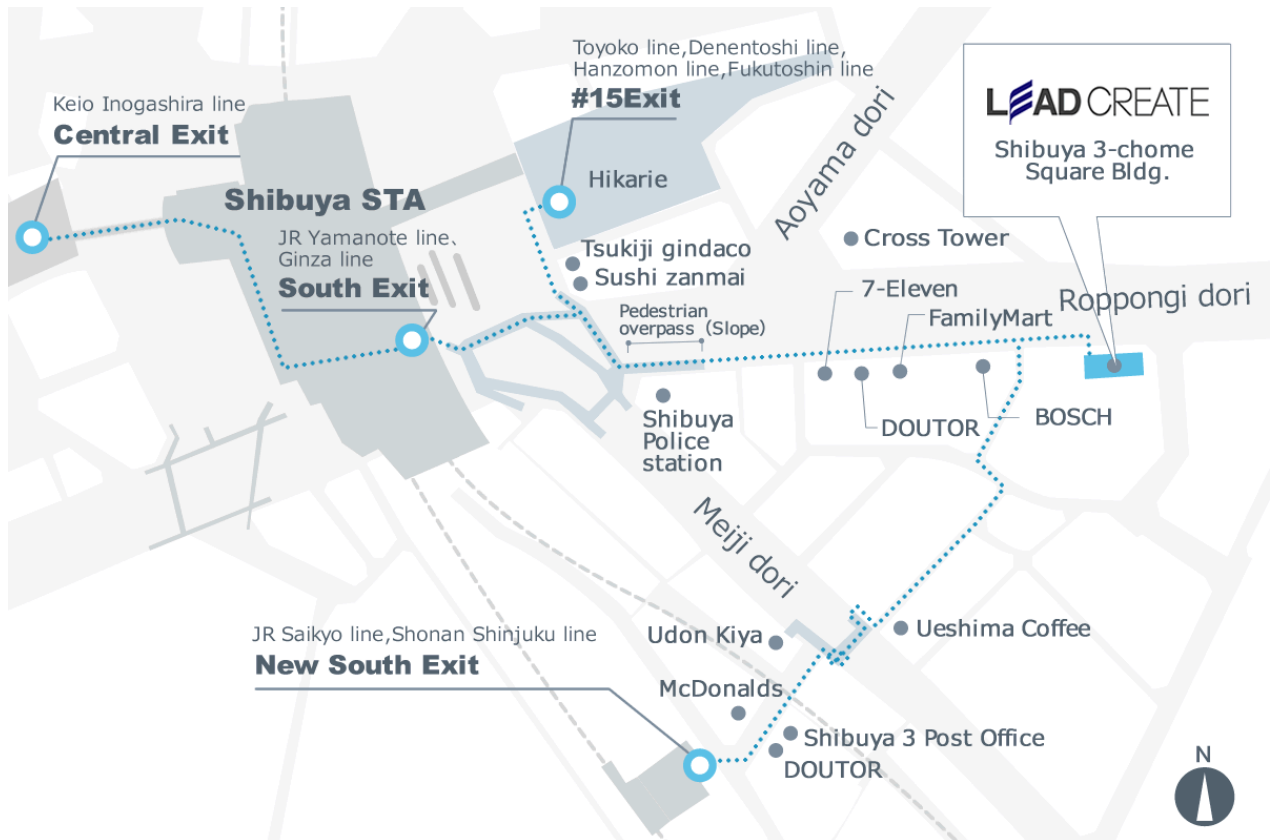

Location Map

As of MAR. 2016

Head office | Shibuya 3-chome Square Bldg., 3-5-16 Shibuya,
Shibuya-ku, Tokyo 150-0002
TEL. 03-5766-1905 FAX. 03-5766-1906

- Access**
- Tokyu
 - 10min. walk from Toyoko line Shibuya Station (#15 Exit)
 - 10min. walk from Denentoshi line Shibuya Station (#15 Exit)
 - JR
 - 10min. walk from Yamanote line Shibuya Station (East Exit)
 - 10min. walk from Saikyo and Shonan Shinjuku line Shibuya Station (New South Exit)
 - Tokyo Metro
 - 10min. walk from Hanzomon and Fukutoshin line Shibuya Station (#15 Exit)
 - 10min. walk from Ginza line Shibuya Station (East Exit)
 - Keio
 - 15min. walk from Inogashira line Shibuya Station (Central Exit)

Shibuya 3-chome Square Bldg
(1F:Motorcycle)